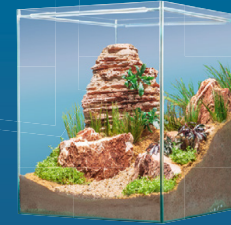

Configurator

Sera Scaper Cubes

Starter Kit

additional lighting

LED Plantcolor Sunrise

LED Cool Daylight

Hardscapes

Asia

South America

Desert

Shrimp

Grand Canyon

Africa

- ✓ six steps to an individual aquarium
- ✓ more than 1,500 combination options
- ✓ convenient home delivery

cabinets

door color